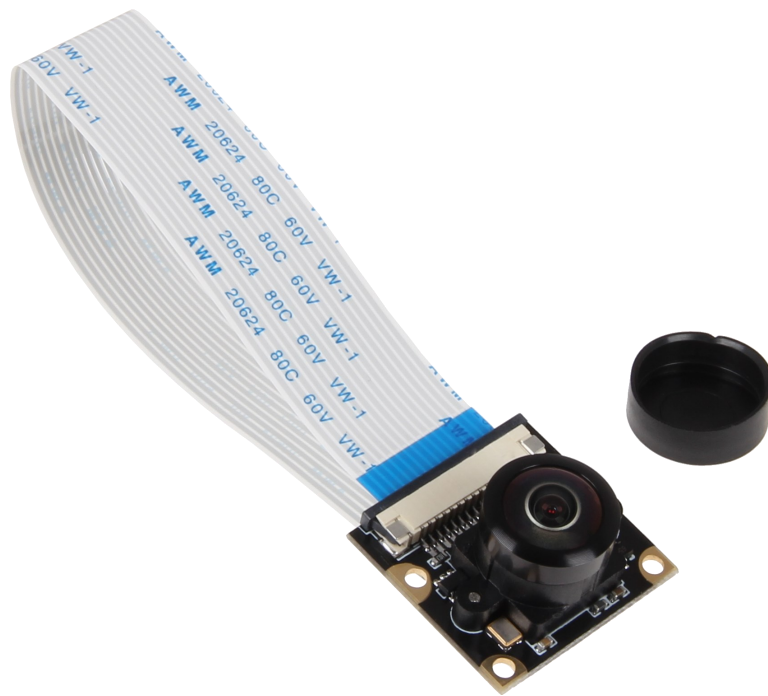

5MP Wide-Angle Camera for Raspberry Pi

Technical Specification

Model	5MP Wide-Angle Camera for Raspberry Pi
Article No.	RB-Camera-WW2
Chip	OV5647
Resolution	5 Megapixel
Photo-Resolution	2952x1944
Viewing Angle	200°
Focal Length	0.87mm
Sensor	CMOS
Aperture	2,0
Cable Length	16cm
Dimensions (W x D x H)	25 x 24x 16.5mm
Scope Of Delivery	5MP Wide-Angle Camera, Ribbon Cable
EAN	4250236815864